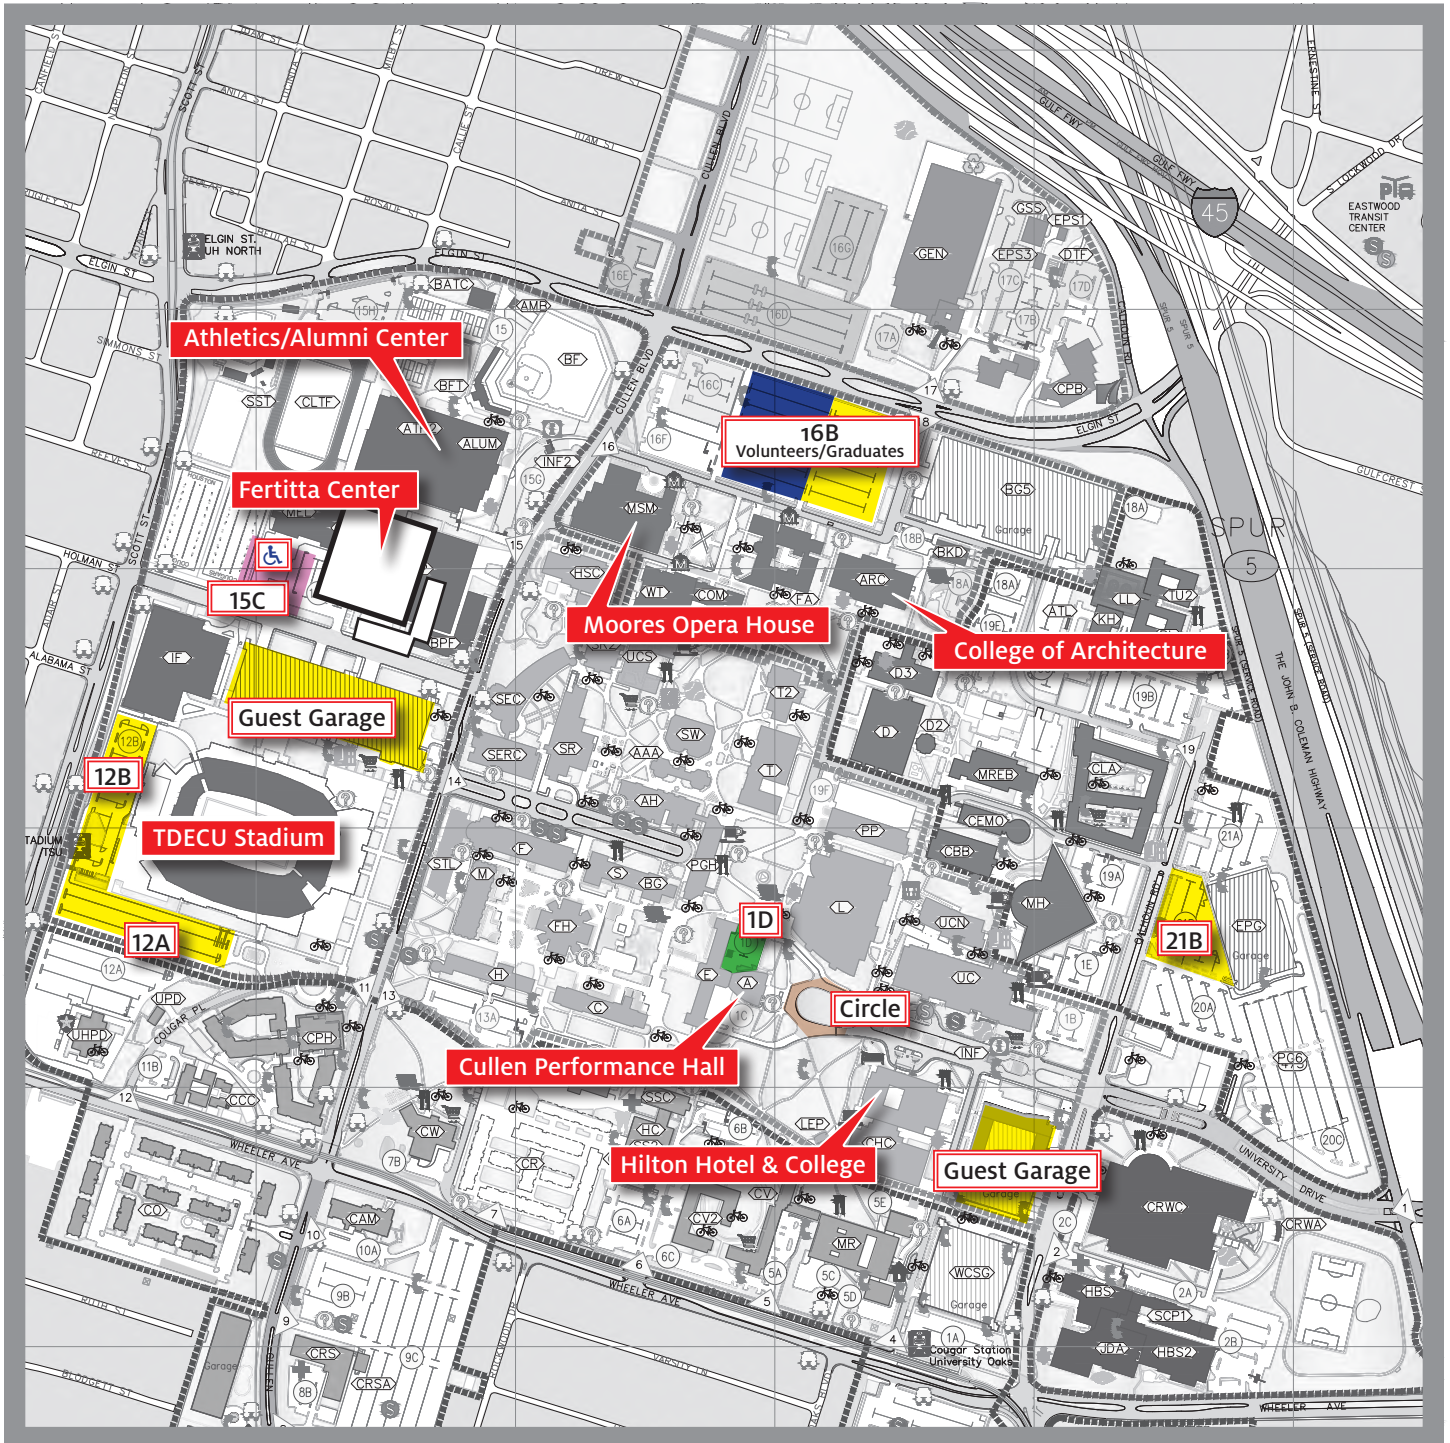

UNIVERSITY of HOUSTON

FALL 2019 UNIVERSITY COMMENCEMENT

Parking

- 15C – Disabled Parking - ♿
- Guest Garage/Visitor Parking

- 16B – Volunteers/Graduates Parking

- 1D – Volunteers Parking
- Circle – VIP Parking