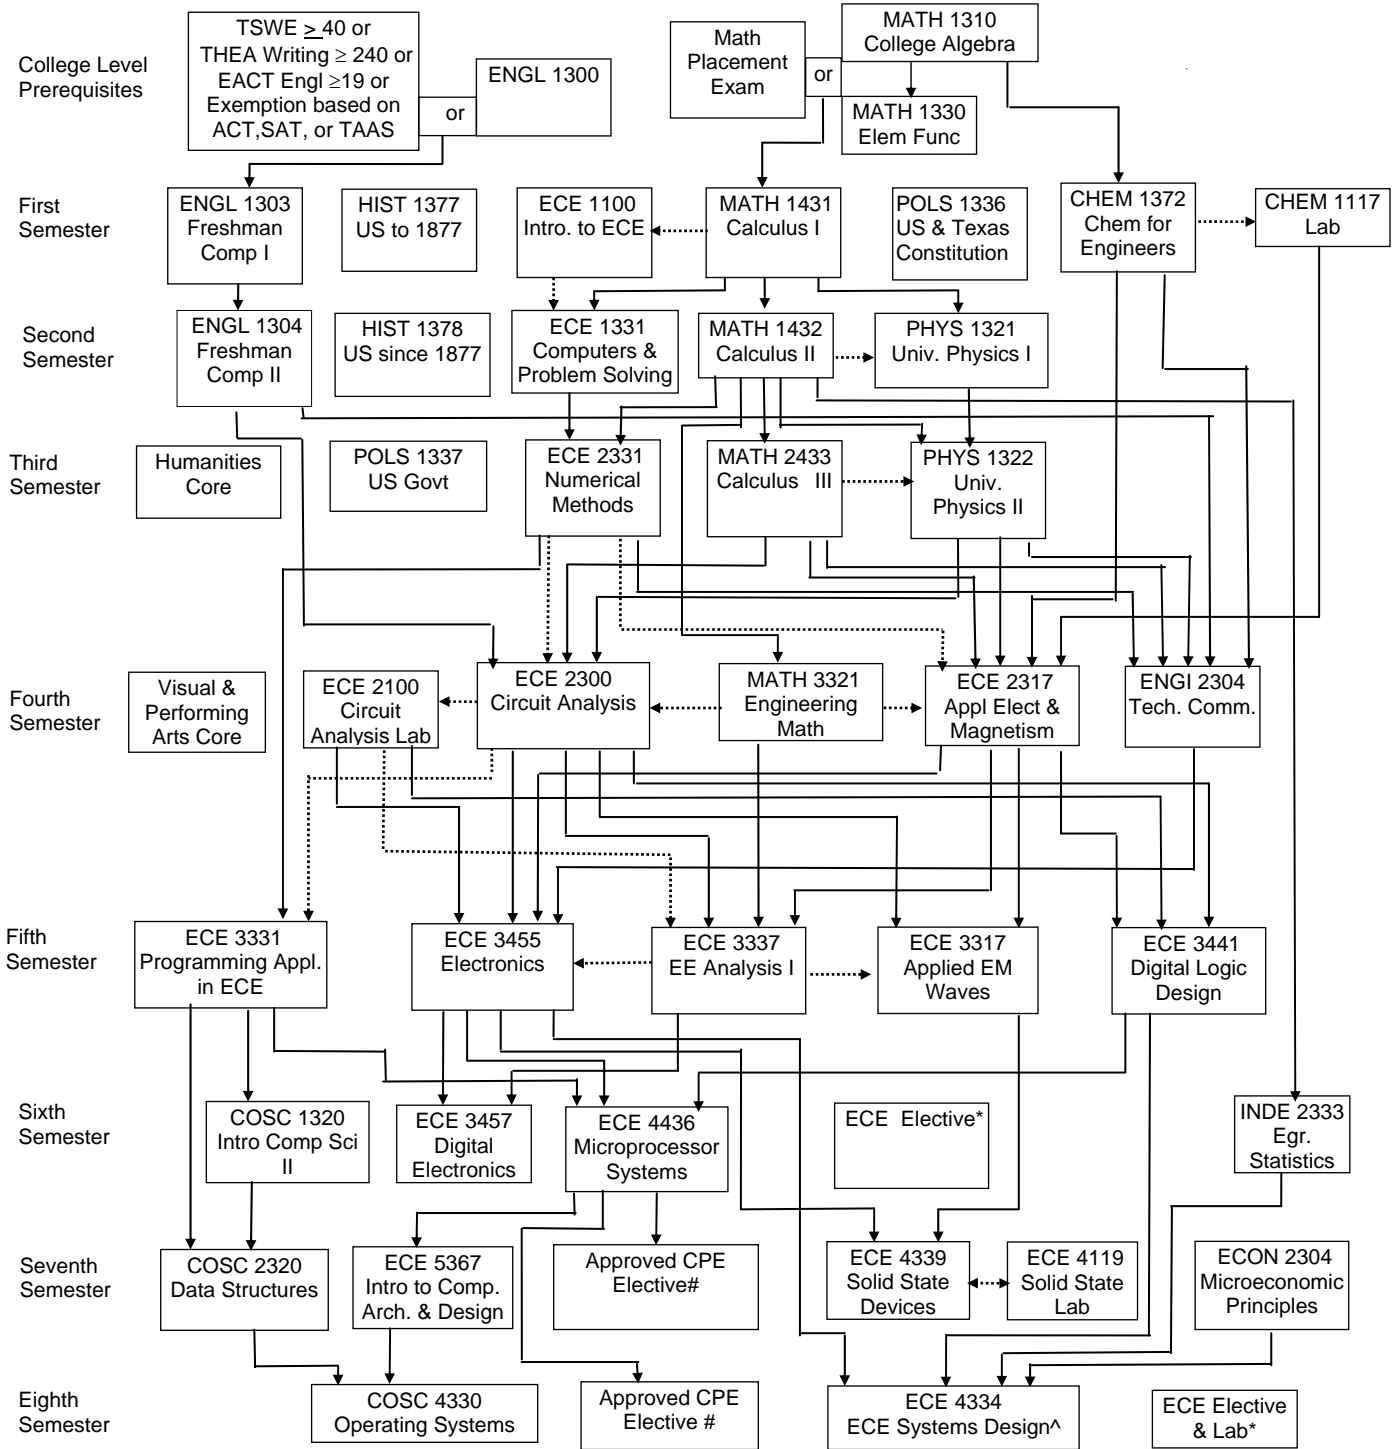

# ELECTRICAL ENGINEERING - COMPUTER OPTION CURRICULUM FLOWCHART 2007-2008

*Note: Changes in prerequisites/corequisites made subsequent to the date of this chart, although not reflected in the flowchart, do apply to students subject to this degree plan.*

**LEGEND**

- Prerequisite
- .....→ Credit for or Registration in
- ←..... Corequisite

**\*ECE Electives:** At least 7 hours consisting of at least two ECE electives, one of which must have a lab. The electives consist of any 3 or 4 hour ECE courses with associated labs if required at the 3000 level or above except ECE 3336.  
**#Approved CPE Electives:** ECE 4437, 5436 or 5440  
**^ECE 4334** Must be taken in semester of graduation