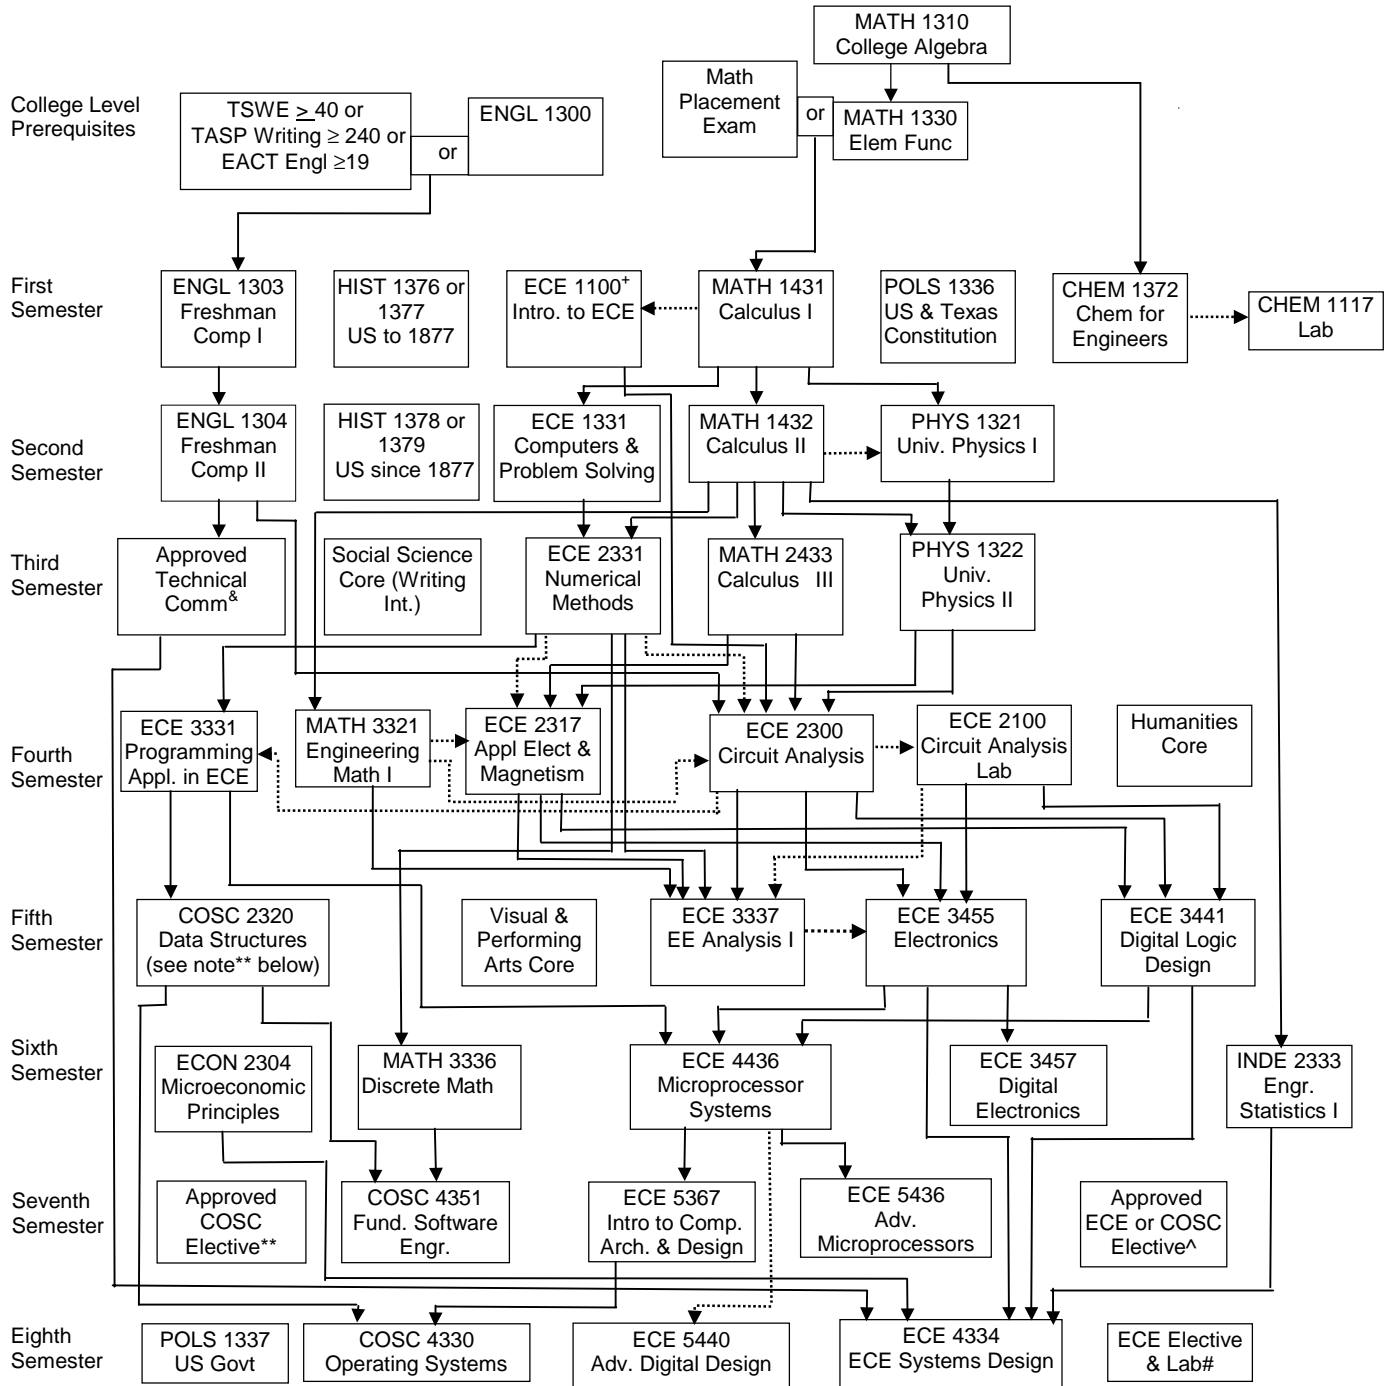

COMPUTER ENGINEERING CURRICULUM FLOWCHART 2002-2003

⁺Students in the PROMES program substitute EGRP 1320 & EGRP 1122 for ECE 1100

Note: Changes in prerequisites/corequisites made subsequent to the date of this chart, although not reflected in the flowchart, do apply to students subject to this degree plan.

****Approved COSC Elective:** COSC 3480, COSC 3340 or any 4000 level COSC course; Beginning Fall 2003, ECE 3332 or COSC 1320 will be prerequisite for COSC 2320

^Approved ECE or COSC Elective: ECE 3332 or choice of COSC 3480, COSC 3340, or any 4000 level COSC course.

&Approved Technical Communications: ENGL2312, ITEC 3363 or ITEC 3372.

#ECE Elective/Lab: Any ECE elective at 3000 level or above with associated lab except for ECE 3336.